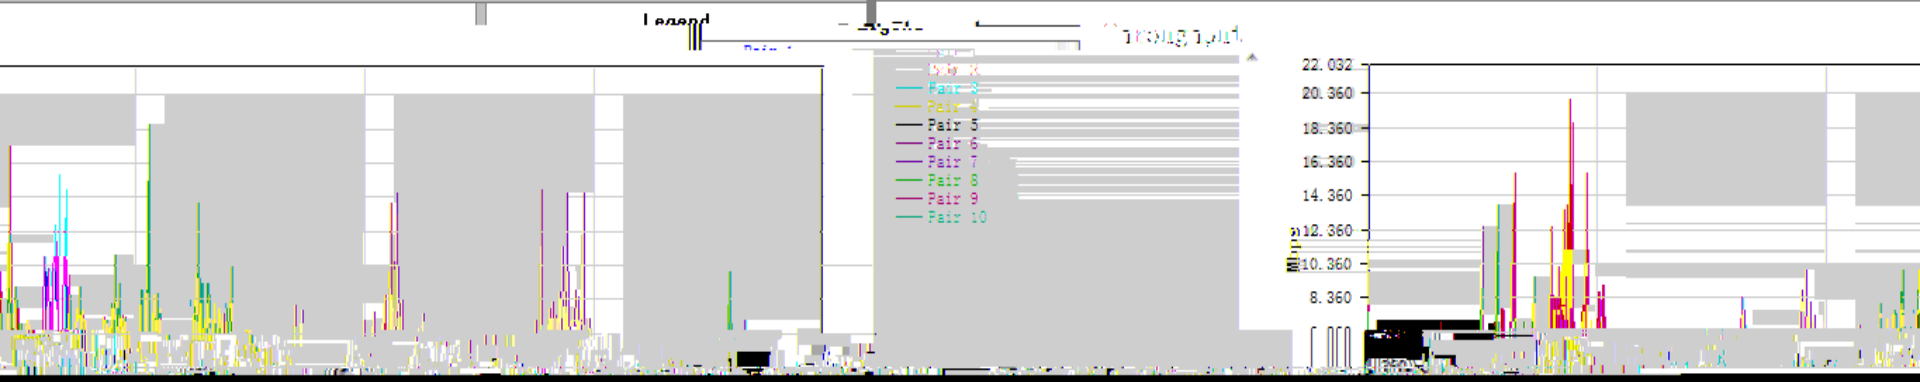

Text Setup | Throughput | Transaction Rate | Response Time | Raw Data Totals | Endpoint Configuration

Pair	Group	Status	Count	Min	Max	Avg	StdDev	95th Pctile	99th Pctile	Max
All Pairs			3,941	26.276	0.376	20.000				
Pair 1	No Group	Finished	348	-0.143	+0.143	2.495	0.645	6.106	119.695	4.927
Pair 2	No Group	Finished	441	-0.163	+0.163	2.933	0.691	10.000	119.734	4.927
Pair 3	No Group	Finished	386	-0.131	+0.131	2.580	0.758	14.546	119.669	4.927
Pair 4	No Group	Finished	350	-0.115	+0.115	2.338	0.643	6.015	119.784	4.927
Pair 5	No Group	Finished	417	-0.125	+0.125	2.789	0.648	14.546	119.618	4.927
Pair 6	No Group	Finished	386	-0.131	+0.131	2.580	0.758	14.546	119.669	4.927
Pair 7	No Group	Finished	353	-0.116	+0.116	2.360	0.778	10.000	119.644	4.927
Pair 8	No Group	Finished								
Pair 9	No Group	Finished								
Pair 10	No Group	Finished								